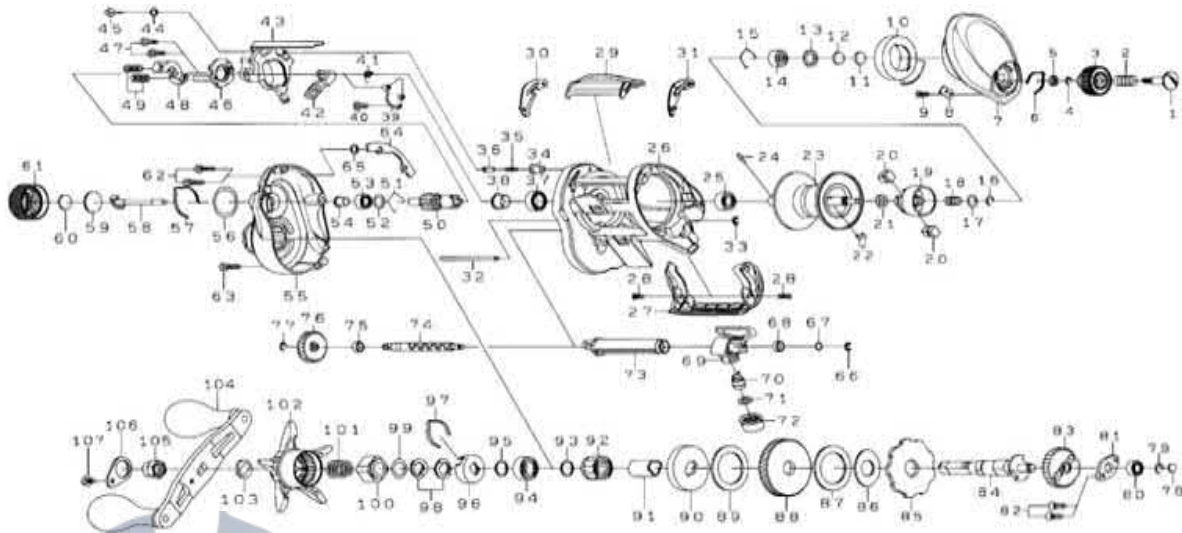

# ZILLION-HD100HSL

Please order by parts number, not key number  
Veuillez indiquer le numéro de la pièce (Non "Key" No.)

Key No.	Part No.	Part Name	Key No.	Part No.	Part Name
1	H93-0401	SET PLT SCREW	59	H16-1001	SPACER (F)
2	E16-7101	SPRING	60	B17-5503	CAP RUBBER WASHER
3	H93-0220	BRAKE ADJ KNOB	61	J09-7403	CAST CONTROL CAP
4	B33-9801	BRAKE DIAL RETAINER	62	G04-0822	SCREW
5	F63-7701	BRAKE DIAL WASHER	63	G04-0821	SCREW
6	H66-3401	BRAKE CLICK SPRING	64	J04-4502	PLATE (B)
7	J26-5901	R/S PLATE	65	H77-0601	"O" RING
8	H91-5501	BRAKE DIAL RETAINER	66	320-5901	RETAINER
9	G93-9301	SCREW	67	B41-1700	WASHER
10	J04-5701	MAGNET HOLDER	68	G72-0001	WORM SHAFT BEARING
11	375-7400	SPACER (A)	69	J17-6602	T-LEVEL WIND
12	375-7411	SPACER (B)	70	121-4212	LINE GUIDE PAWL
13	G18-5101	SPACER ©	71	373-1300	WASHER
14	G51-1506	BALL BEARING (A)	72	F40-2801	LINE GUIDE NUT
15	F03-2201	BEARING RET	73	H94-4601	LEVEL WIND GUARD
16-25	Z02-2528	SPOOL ASSEMBLY	74	H91-1702	WORM SHAFT
26	J06-1607	FRAME	75	G46-9007	BALL BEARING
27	J04-5203	FRONT PLT	76	H91-0501	WORM GEAR
28	H45-5402	SCREW	77	B33-9801	RETAINER
29	J10-1601	CLUTCH LEVER	78	G09-9800	WASHER
30	H91-5701	CLUTCH LEVER PLT	79	320-8002	RETAINER
31	H91-5601	CLUTCH LEVER PLT	80	G53-8007	BALL BEARING (D)
32	H91-2101	STABILIZER BAR	81	H92-8901	PLATE
33	H70-4101	RETAINER	82	E13-4509	SCREW
34	H91-0601	COLLAR	83	H91-2701	DRIVE SHAFT GEAR
35	H92-8801	SPRING (B)	84	H91-1602	DRIVE SHAFT
36	J05-5201	PIN	85	H92-9401	A/R RATCHET
37	G43-1002	BALL BEARING	86	H66-1101	DRIVE SHAFT WASHER (A)
38	H26-6601	COLLAR	87	H66-1001	DRIVE SHAFT WASHER (B)
39	H94-4301	PLATE (A)	88	J07-6601	DRIVE GEAR
40	H29-4101	SCREW	89	H45-2601	DRAG WASHER
41	H47-3301	CLUTCH CAM SPRING	90	H91-3201	KEY WASHER
42	J22-1501	CLUTCH TRIP LEVER	91	G54-5001	GEAR SHAFT COLLAR
43	H94-4001	CLUTCH CAM PLT	92	G81-9801	ROLLER CLUTCH
44	H15-9201	WASHER	93	B55-3801	WASHER
45	352-2501	SCREW	94	G43-1002	BALL BEARING
46	H65-9101	CLUTCH CAM PLT	95	B55-3802	WASHER
47	B03-2904	SCREW	96	F02-8203	CLICK LEAF SPRING HOLDER
48	H94-4401	YOKE	97	F03-2401	SPRING
49	J05-5301	YOKE SPRING	98	150-8901	SPRING WASHER
50	J07-6501	PINION GEAR	99	H92-9501	WASHER
51	H16-0801	BEARING RET	100	J14-1002	NUT
52	J07-3501	WASHER	101	J01-1901	SPRING ©
53	J01-9301	BALL BEARING (MS)	102	J14-0001	STAR DRAG
54	H15-9502	COLLAR (B)	103	F57-6601	HANDLE COLLAR
55	J26-5801	L/S PLATE	104	J26-5201	HANDLE ASSEMBLY
56	H15-7002	"O" RING	105	G79-3313	HANDLE NUT
57	H16-0901	CLICK LEAF SPRING (B)	106	H83-4504	HANDLE NUT PLT
58	H15-9601	PINION SHAFT	107	353-8301	HANDLE NUT PLT SCREW